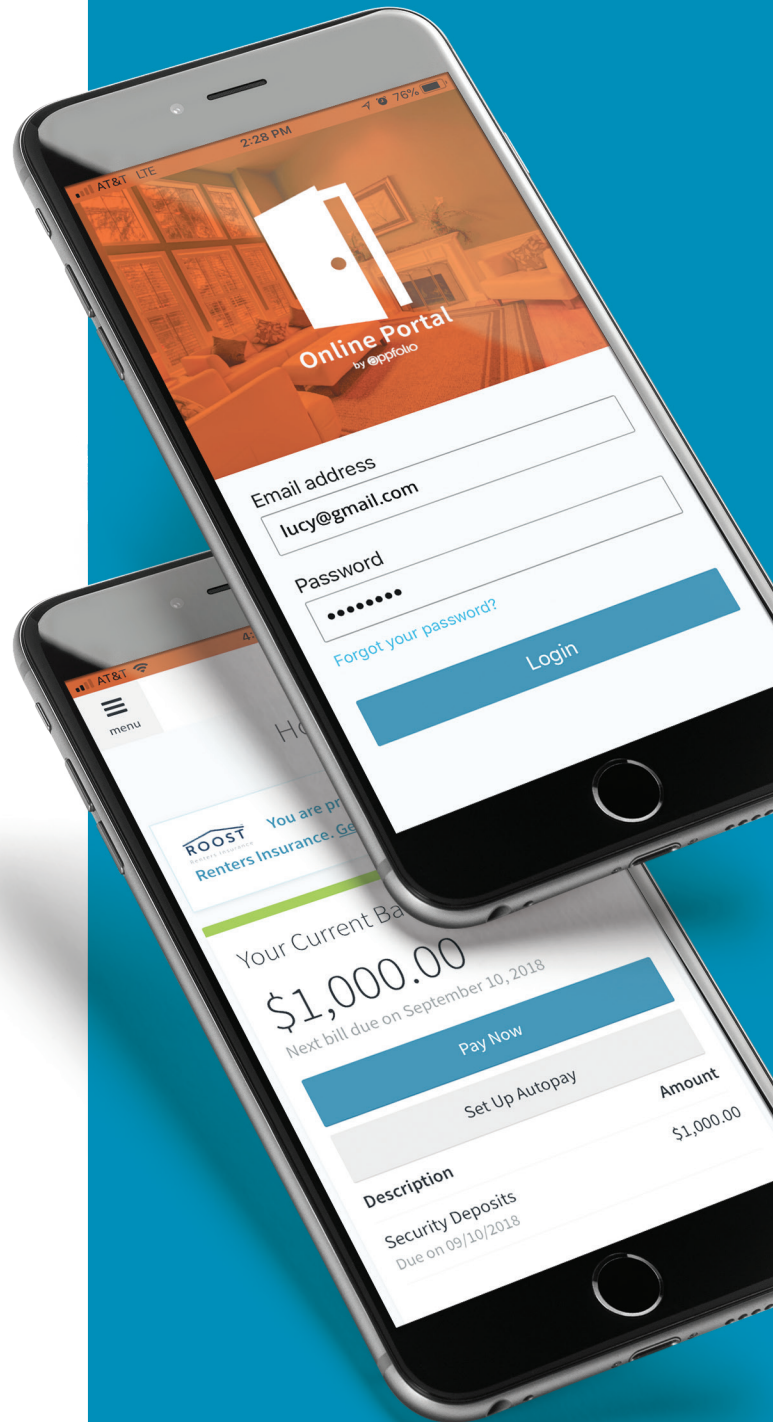

### Easy Payments

- + Pay dues instantly
- + Set up auto-payments

### Fast Maintenance

- + Submit maintenance requests (+ photos) easily
- + Monitor the status of your requests

### 24/7 Access

- + Access important documents from anywhere
- + Stay logged in for instant access

Download: **Online Portal by AppFolio**

APP POWERED BY  
**appfolio**  
PROPERTY MANAGER